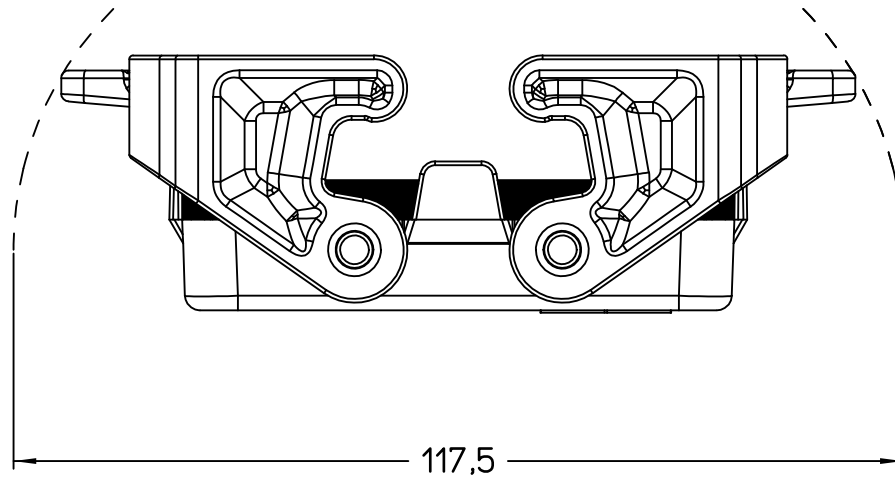

1

2

3

A

A

B

B

	Dimensions in mm
Original Size A4	
Date 15/11/23	
Sign. G. Renna	

Simplified representation with dimensions without tolerance	
JPC 10 G cover, size "57.27", with 2 Jei-P levers, with loop	

Scale 1:1

1

2

3