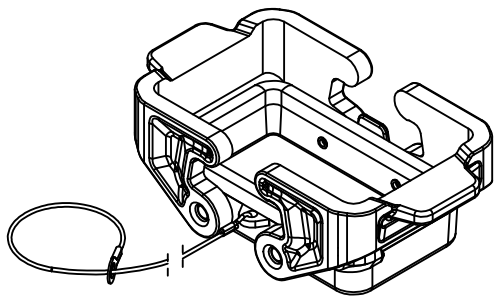

Dimensions in mm
Original Size A4	
Date 15/11/23	
Sign. G. Renna	

Simplified representation with dimensions without tolerance	
JPC 10 G cover, size "57.27", with 2 Jei-P levers, with loop	

Scale 1:1

1

2

3