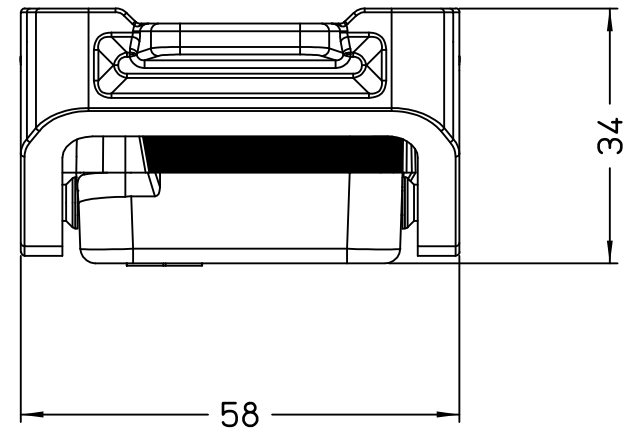

1

2

3

A

A

B

B

	Dimensions in mm
Original Size A4	
Date 15/11/23	
Sign. G. Renna	

Simplified representation with dimensions without tolerance	
JPC 10 G cover, size "57.27", with 2 Jei-P levers, with loop	

Scale 1:1

1

2

3